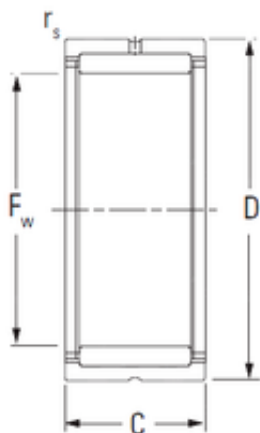

Qingdao Clunt Bearing Co., Ltd.

KOYO NK24/20 needle roller bearings

Bearing No. NK24/20

Size	24x32x20 mm
Bore Diameter	24 mm
Outer Diameter	32 mm
Width	20 mm
F _w	24 mm
D	32 mm
C	20 mm
r5 min.	0,3 mm
Weight	0,045 Kg
Basic dynamic load rating (C)	19,3 kN
Basic static load rating (C ₀)	30,3 kN
(Grease) Lubrication Speed	12000 r/min
Bearing No.	NK24/20
r _s (min)	0.3
C _r	19.3
C _{0r}	30.3
C _u	4.80
Grease lub.	12000
Oil lub.	18000
(Refer.) Mass(kg)	0.045

NK24/20 Bearing 2D drawings and 3D CAD models