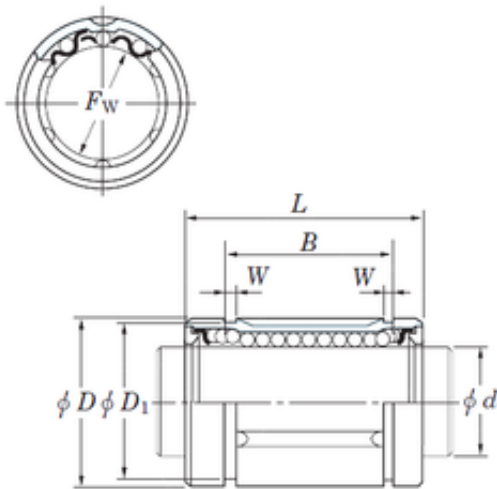

Qingdao Clunt Bearing Co., Ltd.

KOYO SDM100 linear bearings

Bearing No. SDM100

Size	100x150x125.5 mm
Bore Diameter	100 mm
Outer Diameter	150 mm
Width	125,5 mm
Fw	100 mm
D	150 mm
B	125,5 mm
D1	145 mm
L	175 mm
W	4,15 mm
Weight	8,2 Kg
Basic dynamic load rating (C)	12300 kN

SDM100 Bearing 2D drawings and 3D CAD models