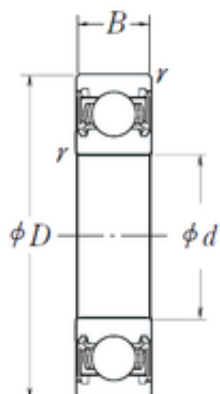

Qingdao Clunt Bearing Co., Ltd.

12 mm x 32 mm x 10 mm SKF BB1-0097E deep groove ball bearings

Bearing No. BB1-0097E

Size	12x32x10 mm
Bore Diameter	12 mm
Outer Diameter	32 mm
Width	10 mm
d	12 mm
D	32 mm
B	10 mm
C	10 mm

BB1-0097E Bearing 2D drawings and 3D CAD models