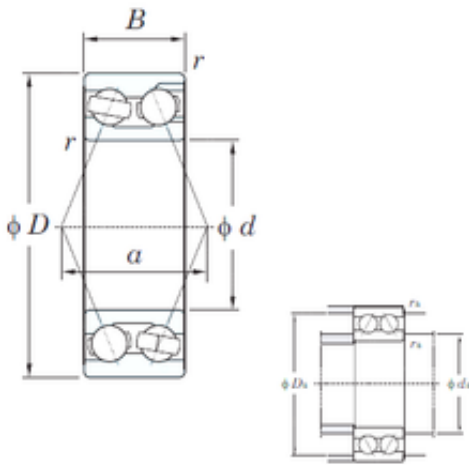

# Qingdao Clunt Bearing Co., Ltd.

3200 Bearing 2D drawings and 3D CAD models

SKF Koyo NTN NSK Ssr Double Row Angular Contact Ball Bearing 3200 3201 3202 3203 3204 3205 3206 3207 3208 3209 3210 3211 3212 3213 3214 3215 3220

Bearing No. 3200

Size	10x30x14.3 mm
Bore Diameter	10 mm
Outer Diameter	30 mm
Width	14.3 mm
d	10 mm
D	30 mm
B	14.3 mm
C	14.3 mm
a	19.5 mm
r min.	0.6 mm
da min.	14.5 mm
Da max.	25.5 mm
ra max.	0.6 mm
Weight	0.052 Kg
Basic dynamic load rating (C)	7.35 kN
Basic static load rating (C0)	5.35 kN
(Grease) Lubrication Speed	15000 r/min
Bearing No.	3200
r(min)	0.6
Cr	9.15
C0r	5.35
Cu	0.280
Grease lub.	15000

## Qingdao Clunt Bearing Co., Ltd.

Oil lub.	20000
da(min)	14.5
da(max)	-
Da(max)	25.5
ra(max)	0.6
(Refer.)Mass(kg)	0.052